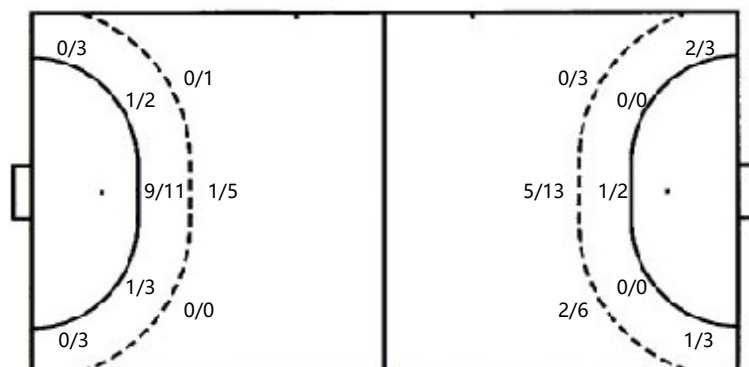

2021年全国女子手球锦标赛

安庆

Preliminary

Match Team Statistics
Match NO.8

陕西 36.0 - 23.0 四川
(17.0-14.0)(19.0-9.0)

2021-04-19 16:20
安庆市体育馆

Referees: 鲍瑀(CHN) / 谭思佳(CHN)

Shot distribution by player

2.练素琪

5.高媛媛

6.刘杰

7.张青青

9.李袁梦

10.吴静雯

11.渠文娜

	0/1	

	0/2	

0/1		
3/3		1/1

1/1		
1/1		

		1/1
		1/2
1/2		1/1

12.胡雨诺

13.高静

1miss
19.吴美琪

21.张嘉朔

1post
24.周俞晨

26.孙苗苗

1post 1miss
31.黄慧影

0/1	0/1	
3/3		0/1

1/1		
1/1	0/1	
2/2		

1/1		0/1
3/3		1/1

		0/1
1/1		1/1

		0/1
3/3		1/1

32.梁蓉

2miss
99.张可

.Total

2post

2/2		

2/2		1/1
2/4	0/2	1/5
19/20	0/3	5/6

2post

6post 4miss

Saves distribution goalkeepers

12.胡雨诺

99.张可

.Total

0/2		1/5
2/5	5/5	4/5
0/7	1/1	0/2

		1/1

0/2		1/5
2/5	5/5	5/6
0/7	1/1	0/2

Shots by position

ATTACK

DEFENSE

7m penalties 3/3
Fastbreak 9/13
Breakthrough 2/5
Long dist. 0/0

7m penalties 2/3
Fastbreak 2/3
Breakthrough 2/4
Long dist. 2/2

Shooting statistics

Position	Goals	Save	Miss	Post	Blk	Total	%
Back (9m)	1	3	1	1		6	17
Line (6m)	11	2		3		16	69
Wing	3	5	2			10	30
7m penalties	3					3	100
Fastbreak	9	2		2		13	69
Breakthrough	2	2	1			5	40
Total	29	14	4	6		53	55

Jersey number Tot. Total shooting 6m 6m shooting 9m 9m shooting Wing Wing shooting Fst Fastbreak 7m 7m Throw
Brk. Breakthrough LD Long distance shooting As. Assists E7 Earned 7m St. Steals 2m 2-minute suspension C7. Received 7m
D Disqualification Dr Disqualification+Report FT Free Throw PC Pass clear chance OF Offensiven Foul TP Time played W warning
Blk. Block