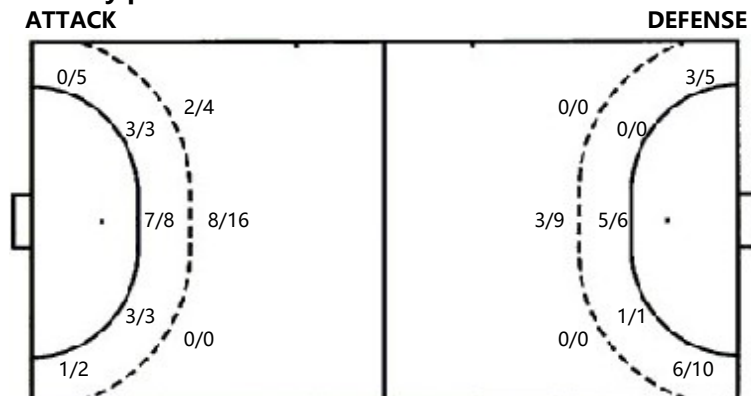

1post 1miss 1block

.Total

3/3	4/5	2/3
0/4		2/2
11/12	3/5	9/11

5post 1miss 1block

Saves distribution goalkeepers

26.杨丽丽 32.刘晓玉 .Total

1/5	0/3	0/3	1/5	0/3	0/3
2/5	0/1		2/5	0/1	
0/15	2/3	3/11	0/15	2/3	3/11

Shots by position