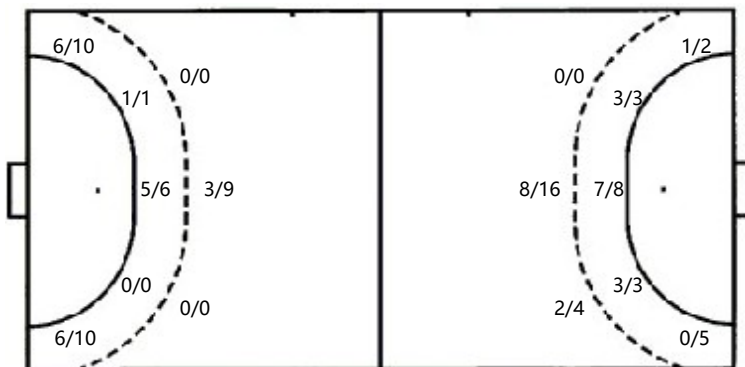

2021年全国女子手球锦标赛

安庆

Preliminary

Match Team Statistics
Match NO.1

安徽 46.0 - 38.0 广东
(18.5-17.0)(27.5-21.0)

2021-04-17 13:00
安庆市体育馆

Referees: 马晓晔(CHN) / 康曦(CHN)

Shot distribution by player

3.孙明月

5.张桂思

8.徐仕媛

9.侯长情

11.李晓晴

13.何雅莉

14.刘玉婷

1/1		

1/1		

	1/1	
1/1		

0/1		
		0/1

15.李窈窕

19.王选

21.李瑶

27.张慧

1post
33.周梦雪

1miss
41.杜机娟

52.丁丽洁

1/1		
1/1		1/1

1/1	1/1	1/1
2/3		
3/3		0/1

1/1		1/1
2/2		

1/2		
4/4		3/3

1/1	0/1	1/1

93.张婷婷

2miss
96.张文慧

2post
.Total

2post

2post

1/1	1/1	0/1

	1/1	1/1
	1/1	
1/1	0/1	3/3

4/5	3/3	3/3
3/5	1/1	
15/15	1/3	8/11

7post 3miss

Saves distribution goalkeepers

8.徐仕媛

19.王选

.Total

	0/4	
2/2		
1/5	1/2	1/3

0/3	1/1	1/3
2/2		0/2
0/7	1/3	1/8

0/3	1/5	1/3
4/4		0/2
1/12	2/5	2/11

Shots by position

ATTACK

DEFENSE

7m penalties 2/2
Fastbreak 11/12
Breakthrough 4/6
Long dist. 2/4

7m penalties 2/3
Fastbreak 4/4
Breakthrough 4/4
Long dist. 0/0

Shooting statistics

Position	Goals	Save	Miss	Post	Blk	Total	%
Back (9m)	3	2	1	3		9	33
Line (6m)	6	1				7	86
Wing	9	4		2		15	60
7m penalties	2					2	100
Fastbreak	11	1				12	92
Breakthrough	4			2		6	67
Total	35	8	1	7		51	69

Jersey number Tot. Total shooting 6m 6m shooting 9m 9m shooting Wing Wing shooting Fst Fastbreak 7m 7m Throw
Brk. Breakthrough LD Long distance shooting As. Assists E7 Earned 7m St. Steals 2m 2-minute suspension C7. Received 7m
D Disqualification Dr Disqualification+Report FT Free Throw PC Pass clear chance OF Offensiven Foul TP Time played W warning