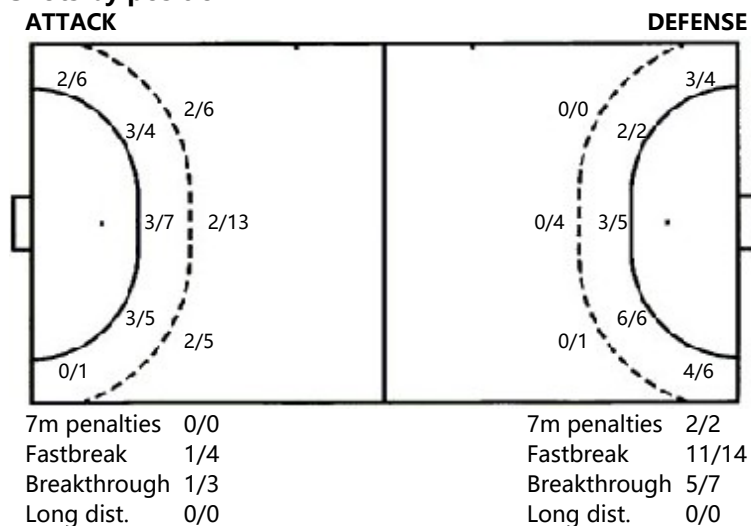

2021年全国女子手球锦标赛

安庆

Semi-Final

FTR
Match NO.18

江苏 43.0 - 22.5 上海
(22.0-6.5)(21.0-16.0)

2021-04-24 14:40
安庆市体育馆

Referees: 王雨洋(CHN) / 康曦(CHN)

Shot distribution by player

1.丛蓉	2.周蕾	3.江馨彤	5.王嘉怡	6.黄妍	8.张萍萍	9.武娜娜
		1/1				
			0/1			
			0/3			
		0/1	2/2	1/2		
		0/1	2/2	1/1		
			2/2	2/3	0/1	
10.包纪仪	11.孙梦颖	12.郑冯	17.杨崧	19.熊嘉旋	22.胡晓莹	23.张艺
			1post 2miss 4block	1post 1miss		1post
	0/1					23.张艺
0/1						
			1/1			
			0/1			
			1/2			
1miss			3post			
25.徐安琪	28.杨奚琦	.Total				
		1/2				
	1/1		2/4			
		1/7		2/6		
	1/1	5/6	0/1	8/11		
	1miss 1block	6post 5miss 6block				

Saves distribution goalkeepers

1.丛蓉	12.郑冯	22.胡晓莹	.Total
	0/2		0/2
	2/7		2/8
	3/8	1/2	3/10
	0/1		0/1
			1/8
			1/5
			1/10

Shots by position

Shooting statistics

Position	Goals	Save	Miss	Post	Blk	Total	%
Back (9m)	6	7	2	3	6	24	25
Line (6m)	9	6	1			16	56
Wing	2	3	1	1		7	29
7m penalties							
Fastbreak	1		1	2		4	25
Breakthrough	1	2				3	33
Total	19	18	5	6	6	54	35

Jersey number Tot. Total shooting 6m 6m shooting 9m 9m shooting Wing Wing shooting Fst Fastbreak 7m 7m Throw
Brk. Breakthrough LD Long distance shooting As. Assists E7 Earned 7m St. Steals 2m 2-minute suspension C7. Received 7m
D Disqualification Dr Disqualification+Report FT Free Throw PC Pass clear chance OF Offensiven Foul TP Time played W warning