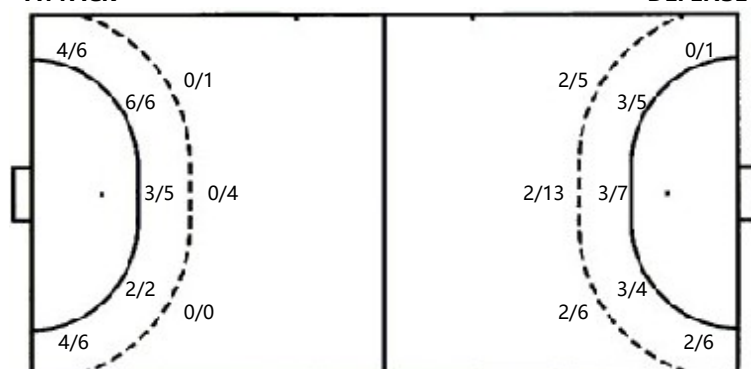

2021年全国女子手球锦标赛

安庆

Semi-Final

Match Team Statistics
Match NO.18

江苏 43.0 - 22.5 上海
(22.0-6.5)(21.0-16.0)

2021-04-24 14:40
安庆市体育馆

Referees: 王雨洋(CHN) / 康曦(CHN)

Shot distribution by player

3.张海侠

4.赵佳芹

5.庄红艳

6.凤洋

8.乔如

9.莫蒙萌

10.王可可

		0/1
1/1		
2/2		1/1

		1/1
1/1		
1/1	1/1	1/1

2/3		
		1/1

	1/1	
0/2		1/1

1/1		1/1
		2/2

1/1		1/1
1/1		

11.于源源

1post
12.黄霞

1miss
16.王小华

1post
24.王丹

1post
26.宋琛茜

32.孙皎

34.金梦青

		1/1
		0/1
0/1	0/1	1/1

		1/1
1/1		2/2

		2/2
		0/1
1/1		1/1

1miss
43.王书慧

69.蓝小玲

.Total

		1/1

2/2		1/1
1/1		1/2

2/2	1/1	7/8
6/8		4/5
7/10	1/2	9/10

3post 2miss 1block

Saves distribution goalkeepers

12.黄霞

16.王小华

26.宋琛茜

.Total

		1/3
1/2		1/1
		0/2

1/2		1/1
4/4		3/4
1/4	1/1	1/5

1/1		0/1
0/2		2/4

1/2		2/4
6/7		4/6
1/6	1/1	3/11

Shots by position

ATTACK

DEFENSE

7m penalties 2/2
Fastbreak 11/14
Breakthrough 5/7
Long dist. 0/0

7m penalties 0/0
Fastbreak 1/4
Breakthrough 1/3
Long dist. 0/0

Shooting statistics

Position	Goals	Save	Miss	Post	Blk	Total	%
Back (9m)		2	1	1	1	5	
Line (6m)	11	1		1		13	85
Wing	7	2	1			10	70
7m penalties	2					2	100
Fastbreak	11	3				14	79
Breakthrough	5	1		1		7	71
Total	36	9	2	3	1	51	71

Jersey number Tot. Total shooting 6m 6m shooting 9m 9m shooting Wing Wing shooting Fst Fastbreak 7m 7m Throw
Brk. Breakthrough LD Long distance shooting As. Assists E7 Earned 7m St. Steals 2m 2-minute suspension C7. Received 7m
D Disqualification Dr Disqualification+Report FT Free Throw PC Pass clear chance OF Offensiven Foul TP Time played W warning