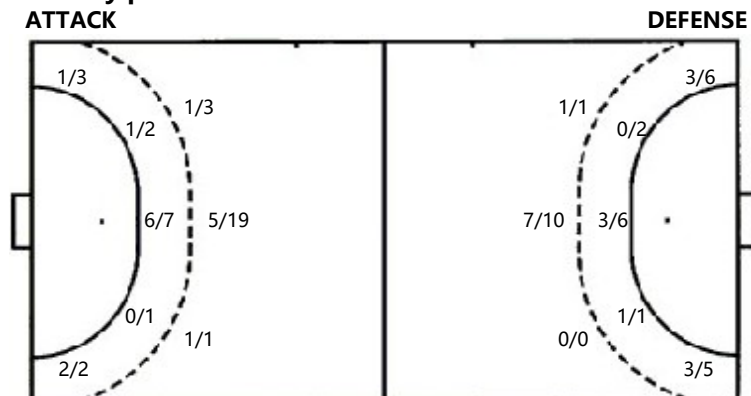

Shots by position

7m penalties 3/5
Fastbreak 8/8
Breakthrough 1/4
Long dist. 0/0

7m penalties 5/6
Fastbreak 8/11
Breakthrough 7/11
Long dist. 1/2

Shooting statistics

Position	Goals	Save	Miss	Post	Blk	Total	%
Back (9m)	7	2	4	5	5	23	30
Line (6m)	7	3				10	70
Wing	3	1		1		5	60
7m penalties	3	2				5	60
Fastbreak	8					8	100
Breakthrough	1	3				4	25
Total	29	11	4	6	5	55	53